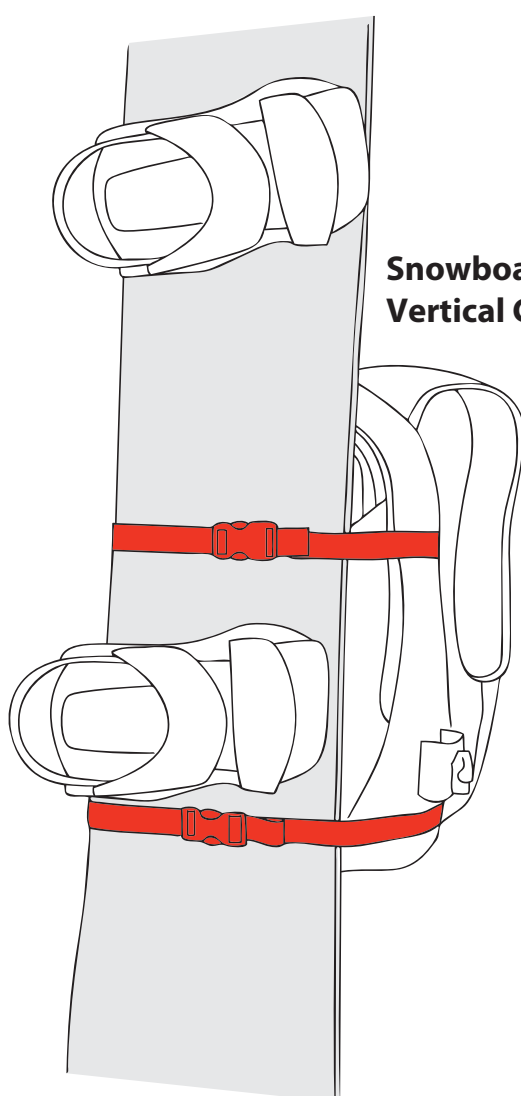

DAKINE

Snow Series Tech-Manual: Winter 2014

Pack Features

	Diagonal Ski-Carry (Cable Access)	Diagonal Ski-Carry (Web Loop)	A-Frame Ski-Carry	Snowboard X-Carry	Snowboard Vertical Carry	External Shovel Handle Carry	Insulated Shovel Handle Loops	Fleece Lined Hydration Sling	Quick Stash Pockets	Top Loader	Back Access	Helmet Carry
ABS SIGNAL 25L	X			X	X	X	X	X				X
ABS VARIO COVER 40L	X	X		X	X	X	X	X		X		X
ABS VARIO COVER 25L	X			X	X	X	X	X				X
ABS VARIO COVER 15L	X			X	X		X					
BC VEST (ALL SIZES)	X			X	X	X	X	X				
POACHER 45L	X	X		X	X	X	X	X	X	X		X
BLADE 38L		X	X	X	X	X	X	X				X
ARC 34L	X	X		X	X	X	X	X				X
PRO II 26L	X	X		X	X	X	X	X	X	X		X
WOMENS PRO II 26L	X	X		X	X	X	X	X	X	X		X
HELI PRO DLX 20L	X	X	X	X	X	X	X	X				
WOMENS HELI PRO DLX 18L	X	X	X	X	X	X	X	X				
TEAM HELI PRO 20L		X		X	X	X	X					
HELI PRO 20L		X		X	X	X	X					
WOMENS TEAM HELI PRO 18L	X			X	X	X	X					
WOMENS HELI PRO 18L		X		X	X	X	X					
TEAM MISSION 25L				X	X	X	X					
MISSION 25L				X	X	X	X					
WOMENS MISSION 25L				X	X	X	X					
CHUTE 16L	X			X	X	X	X					
TEAM BAKER 16L	X			X	X	X	X					
BAKER 16L	X			X	X	X	X					
ALLY 11L				X	X	X	X					
HELI PACK 11L	X			X	X	X	X					
WOMENS HELI PACK 11L	X			X	X	X	X					

Features and locations may vary depending on pack style

DAKINE Snow Series Tech-Manual

A-frame ski carry

Avalanche tool pocket

Diagonal ski-carry

Features and locations may vary depending on pack style

DAKINE Snow Series Tech-Manual

Helmet carry (location may vary)

Snowboard Vertical Carry

Snowboard Cross-Carry

Features and locations may vary depending on pack style