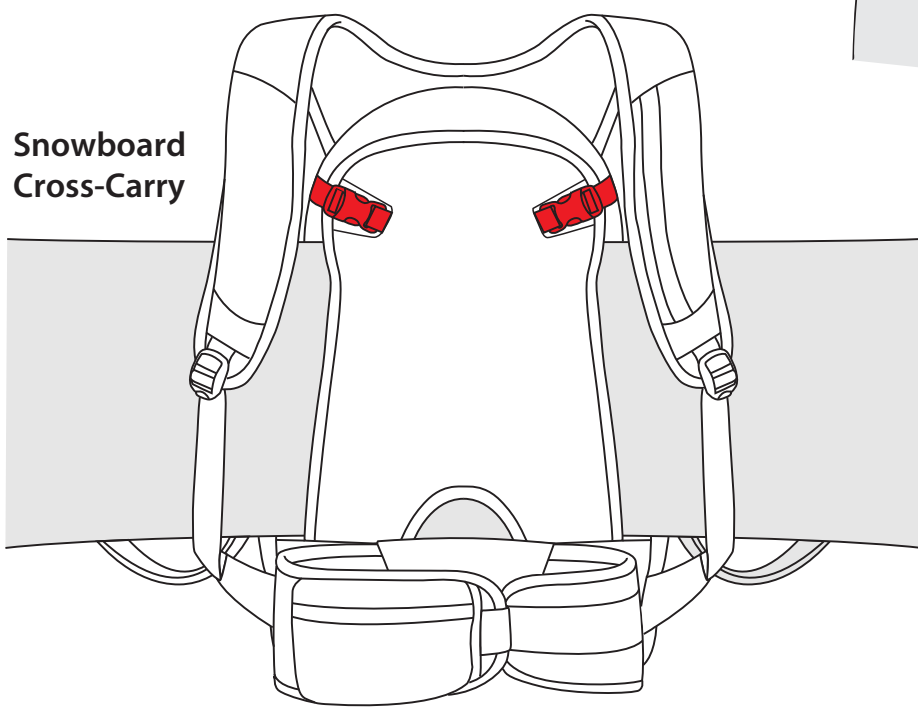

Features and locations may vary depending on pack style

DAKINE Snow Series Tech-Manual

A-frame ski carry

Avalanche tool pocket

Diagonal ski-carry

Features and locations may vary depending on pack style

DAKINE Snow Series Tech-Manual

Helmet carry (location may vary)

Snowboard Vertical Carry

Snowboard Cross-Carry

Features and locations may vary depending on pack style