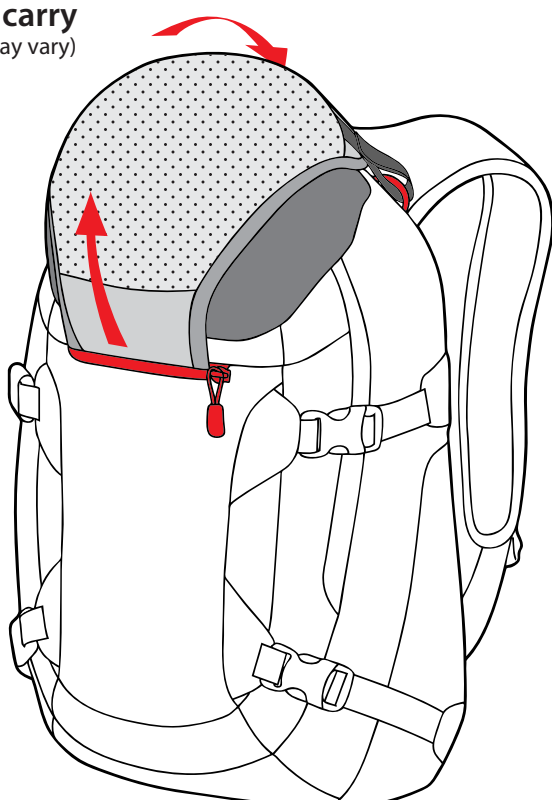

DAKINE

Snow Series Tech-Manual: Winter 2014

Pack Features

	Diagonal Ski-Carry (Cable Access)	Diagonal Ski-Carry (Web Loop)	A-Frame Ski-Carry	Snowboard X-Carry	Snowboard Vertical Carry	External Shovel Handle Carry	Insulated Shovel Handle Loops	Fleece Lined Hydration Sling	Quick Stash Pockets	Top Loader	Back Access	Helmet Carry
ABS SIGNAL 25L	X			X	X	X	X	X				X
ABS VARIO COVER 40L	X	X		X	X	X	X	X		X		X
ABS VARIO COVER 25L	X			X	X	X	X	X				X
ABS VARIO COVER 15L	X			X	X		X					
BC VEST (ALL SIZES)	X			X	X	X	X	X				
POACHER 45L	X	X		X	X	X	X	X	X	X		X
BLADE 38L		X	X	X	X	X	X	X				X
ARC 34L	X	X		X	X	X	X	X				X
PRO II 26L	X	X		X	X	X	X	X	X	X		X
WOMENS PRO II 26L	X	X		X	X	X	X	X	X	X		X
HELI PRO DLX 20L	X	X	X	X	X	X	X	X				
WOMENS HELI PRO DLX 18L	X	X	X	X	X	X	X	X				
TEAM HELI PRO 20L		X		X	X	X	X					
HELI PRO 20L		X		X	X	X	X					
WOMENS TEAM HELI PRO 18L	X			X	X	X	X					
WOMENS HELI PRO 18L		X		X	X	X	X					
TEAM MISSION 25L				X	X	X	X					
MISSION 25L				X	X	X	X					
WOMENS MISSION 25L				X	X	X	X					
CHUTE 16L	X			X	X	X	X					
TEAM BAKER 16L	X			X	X	X	X					
BAKER 16L	X			X	X	X	X					
ALLY 11L				X	X	X	X					
HELI PACK 11L	X			X	X	X	X					
WOMENS HELI PACK 11L	X			X	X	X	X					

Features and locations may vary depending on pack style

DAKINE Snow Series Tech-Manual

A-frame ski carry

Avalanche tool pocket

Diagonal ski-carry

Features and locations may vary depending on pack style

DAKINE Snow Series Tech-Manual

Helmet carry (location may vary)

Snowboard Vertical Carry

Snowboard Cross-Carry

Features and locations may vary depending on pack style