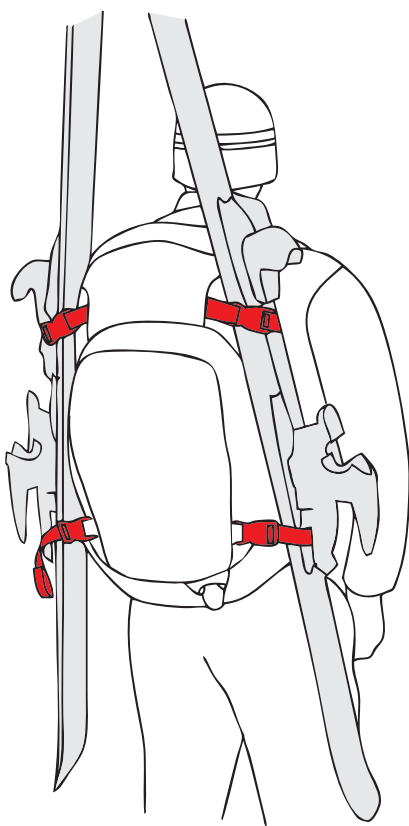

DAKINE

Snow Series Tech-Manual: Winter 2014

Pack Features

	Diagonal Ski-Carry (Cable Access)	Diagonal Ski-Carry (Web Loop)	A-Frame Ski-Carry	Snowboard X-Carry	Snowboard Vertical Carry	External Shovel Handle Carry	Insulated Shovel Handle Loops	Fleece Lined Hydration Sling	Quick Stash Pockets	Top Loader	Back Access	Helmet Carry
ABS SIGNAL 25L	X			X	X	X	X	X				X
ABS VARIO COVER 40L	X	X		X	X	X	X	X		X		X
ABS VARIO COVER 25L	X			X	X	X	X	X				X
ABS VARIO COVER 15L	X			X	X		X					
BC VEST (ALL SIZES)	X			X	X	X	X	X				
POACHER 45L	X	X		X	X	X	X	X	X	X		X
BLADE 38L		X	X	X	X	X	X	X				X
ARC 34L	X	X		X	X	X	X	X				X
PRO II 26L	X	X		X	X	X	X	X	X	X		X
WOMENS PRO II 26L	X	X		X	X	X	X	X	X	X		X
HELI PRO DLX 20L	X	X	X	X	X	X	X	X				
WOMENS HELI PRO DLX 18L	X	X	X	X	X	X	X	X				
TEAM HELI PRO 20L		X		X	X	X	X					
HELI PRO 20L		X		X	X	X	X					
WOMENS TEAM HELI PRO 18L	X			X	X	X	X					
WOMENS HELI PRO 18L		X		X	X	X	X					
TEAM MISSION 25L				X	X	X	X					
MISSION 25L				X	X	X	X					
WOMENS MISSION 25L				X	X	X	X					
CHUTE 16L	X			X	X	X	X					
TEAM BAKER 16L	X			X	X	X	X					
BAKER 16L	X			X	X	X	X					
ALLY 11L				X	X	X	X					
HELI PACK 11L	X			X	X	X	X					
WOMENS HELI PACK 11L	X			X	X	X	X					

Features and locations may vary depending on pack style

DAKINE Snow Series Tech-Manual

A-frame ski carry

Avalanche tool pocket

Diagonal ski-carry

Features and locations may vary depending on pack style

DAKINE Snow Series Tech-Manual

Helmet carry (location may vary)

Snowboard Vertical Carry

Snowboard Cross-Carry

Features and locations may vary depending on pack style