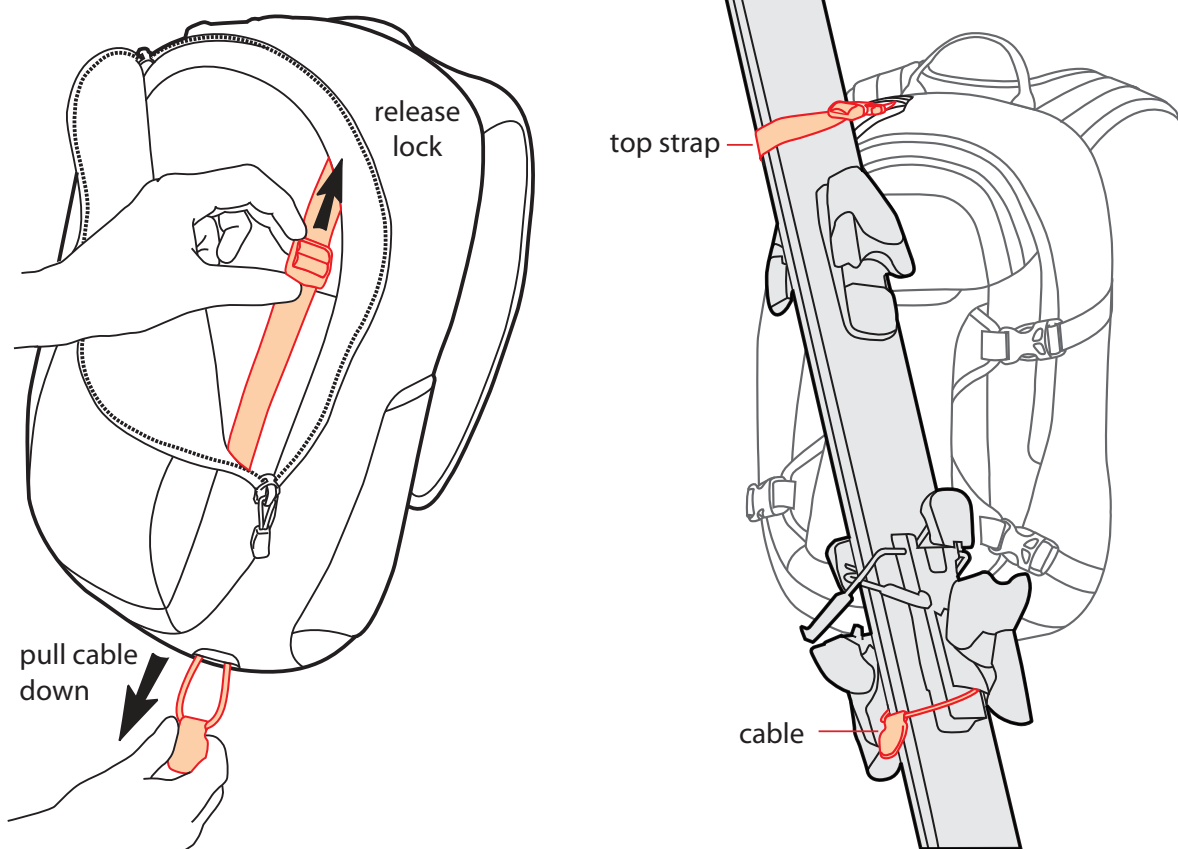

Features and locations may vary depending on pack style

DAKINE Snow Series Tech-Manual

A-frame ski carry

Avalanche tool pocket

Diagonal ski-carry

Features and locations may vary depending on pack style

DAKINE Snow Series Tech-Manual

Helmet carry (location may vary)

Snowboard Vertical Carry

Snowboard Cross-Carry

Features and locations may vary depending on pack style