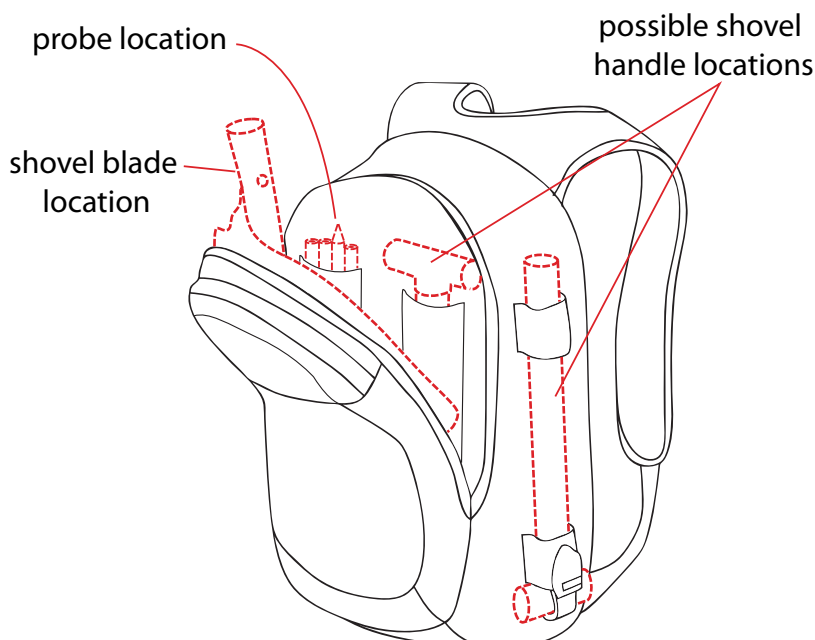

Pack Specs

	Volume	Weight
ABS SIGNAL 25L	1500 cu in./25L	6.6 LBS./3.0 KG
ABS VARIO COVER 40L	2460 cu in./40L	2.4 LBS./1.0 KG
ABS VARIO COVER 25L	1500 cu in./25L	1.5 LBS./ .68 KG
ABS VARIO COVER 15L	915 cu in./15L	1.3 LBS./ .58 KG
BC VEST (ALL SIZES)	5/M, LG/XL,XXL	1.9 LBS./ .9 KG
POACHER 45L	2746 cu in./45L	3.7 LBS./ 1.7 KG
BLADE 38L	2318 cu in./38L	3.5 LBS./ 1.6 KG
ARC 34L	2200 cu in./34L	3 LBS./ 1.4 KG
PRO II 26L	1600 cu in./26L	3 LBS./ 1.4 KG
WOMENS PRO II 26L	1600 cu in./26L	3 LBS./ 1.4 KG
HELI PRO DLX 20L	1200 cu in./20L	3 LBS./ 1.4 KG
WOMENS HELI PRO DLX 18L	1100 cu in./18L	2.9 LBS./ 1.3 KG
TEAM HELI PRO 20L	1200 cu in./20L	2 LBS./ .9 KG
HELI PRO 20L	1200 cu in./20L	2 LBS./ .9 KG
WOMENS TEAM HELI PRO 18L	1100 cu in./18L	1.9 LBS./ .9 KG
WOMENS HELI PRO 18L	1100 cu in./18L	1.9 LBS./ .9 KG
TEAM MISSION 25L	1500 cu in./25L	2 LBS./ .9 KG
MISSION 25L	1500 cu in./25L	2 LBS./ .9 KG
WOMENS MISSION 25L	1500 cu in./25L	2 LBS./ .9 KG
CHUTE 16L	1000 cu in./16L	1.8 LBS./ .8 KG
TEAM BAKER 16L	1000 cu in./16L	1.8 LBS./ .8 KG
BAKER 16L	1000 cu in./16L	1.8 LBS./ .8 KG
ALLY 11L	660 cu in./11L	2 LBS./ .9 KG
HELI PACK 11L	660 cu in./11L	2 LBS./ .9 KG
WOMENS HELI PACK 11L	660 cu in./11L	2 LBS./ .9 KG

Features and locations may vary depending on pack style

DAKINE Snow Series Tech-Manual

A-frame ski carry

Avalanche tool pocket

Diagonal ski-carry

Features and locations may vary depending on pack style

DAKINE Snow Series Tech-Manual